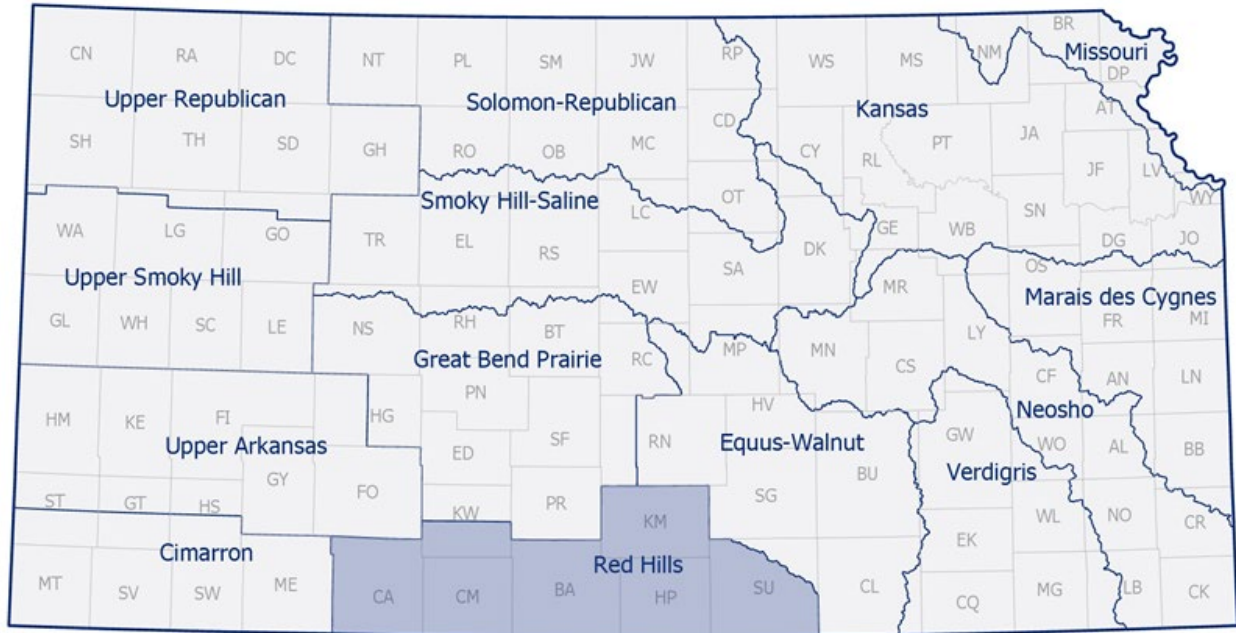

Red Hills Regional Advisory Committee

Members with Current Terms			
Name	City	Category	Term
Clark Bibb	Coldwater, KS	At Large Public, West	2023
Larry Mangan	Wellington, KS	Public Water Supply (cc)	2023
Phil White	Wellington, KS	At Large Public, East	2023
Tom Carr	Medicine Lodge, KS	Agriculture (cc)	2023
Jeffery Porter	Medicine Lodge, KS	Local Government	2025
Mark Watts	Medicine Lodge, KS	Industry/Commerce (cc)	2025
Bandon Grigsby	Ashland, KS	At Large Public (cc)	2025
Vacant		Fish & Wildlife	2023
Vacant		Industry/Commerce 2	2023
Vacant		Agriculture 2	2025
Vacant		Conservation/Environment (cc)	2025